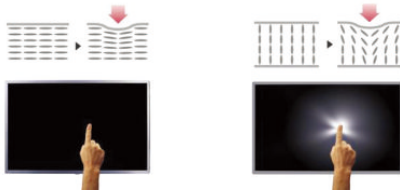

CIMA DIGITEC Digital Display Evolving to New and Larger Dimension

98 inch UHD LED Display

Interactive Whiteboard & Monitor

Real Application

Dimension

Dual and Multi Touch

World's best IR Sensor which enables extension/reduction like smart phone by recognition of Infrared Ray Sensor Real Touch..

IPS Panel (No ripple)

The most visual difference is that, direct touch on IPS hard doesn't effect ripple when touching VA / TN soft screen.-screen

Ultra High Definition

Discover 4K resolution: The new level of ULTRA HD[3840 x 2160] picture quality makes Full HD[1920 x 1080] look like standard definition.

Various Multimedia Contents

FUN and EASY lecture by using various multimedia contents makes audience to pay more attention.

Specification [CL-98VHQ10_20]

PANEL		Operation	
Screen Size	98"	Operating Temperature	0°C ~ 50°C
Aspect Ratio	16:9	Humidity	10% ~ 90%
Native Resolution	3,840x2,160(UHD)	Altitude	0 ~ 15,000ft
Brightness	500cd/m ²	Life Time	50,000hr
Contrast Ratio	1,300:1	Power Input Condition	
Viewing Angle(H x V)	178 x 178	Input Voltage	AC 100V to 240V
Response Time	5ms	Input Currency	1.8 ~ 4.2A
Color Depth	10bits/1,06 billion color	Normal Frequency	50/60Hz
Power Consumption	530W	Physical Specification	
Connectivity		Dimension(W x H x D)	2,247.8 x 1,302.8 x 119.2(mm) [Interactive Whiteboard] 2,247.8 x 1,302.8 x 102.4(mm) [Monitor]
Input	UHD HDMI: 1	Weight	130kg [Interactive Whiteboard]
	FHD HDMI: 2, DVI: 1		95kg [Monitor]
	DP: 1, RGB : 1	VESA Standard Mount Interface	800 x 400
	USB: 1, RS-232C: 1 AUDIO: 1	Accessory	
Touch		Accessory	Remote Controller, Power cable, RGB Cable, DVI Cable, User Manual, Touch Pen
Sensor Type	IR(Infrared Ray) Sensor	Optional Accessory	
Touch Point	10 points	Wall mount bracket, Stand floor	
Touch Method	Pen, Finger		