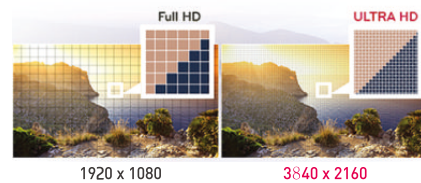

CIMA DIGITEC Digital Display Evolving to New and Larger Dimension

98 inch UHD LED Display

Interactive Whiteboard & Monitor

Real Application

Dimension

Dual and Multi Touch

World's best IR Sensor which enables extension/reduction like smart phone by recognition of Infrared Ray Sensor Real Touch..

IPS Panel (No ripple)

The most visual difference is that, direct touch on IPS hard doesn't effect ripple when touching VA / TN soft screen.-screen

Ultra High Definition

Discover 4K resolution: The new level of ULTRA HD[3840 x 2160] picture quality makes Full HD[1920 x 1080] look like standard definition.

Various Multimedia Contents

FUN and EASY lecture by using various multimedia contents makes audience to pay more attention.

Specification [CL-98VHQ10_20]

PANEL		Operation	
Screen Size	98"	Operating Temperature	0°C ~ 50°C
Aspect Ratio	16:9	Humidity	10% ~ 90%
Native Resolution	3,840x2,160(UHD)	Altitude	0 ~ 15,000ft
Brightness	500cd/m ²	Life Time	50,000hr
Contrast Ratio	1,300:1	Power Input Condition	
Viewing Angle(H x V)	178 x 178	Input Voltage	AC 100V to 240V
Response Time	5ms	Input Currency	1.8 ~ 4.2A
Color Depth	10bits/1,06 billion color	Normal Frequency	50/60Hz
Power Consumption	530W	Physical Specification	
Connectivity		Dimension(W x H x D)	2,247.8 x 1,302.8 x 119.2(mm) [Interactive Whiteboard] 2,247.8 x 1,302.8 x 102.4(mm) [Monitor]
Input	UHD HDMI: 1	Weight	130kg [Interactive Whiteboard]
	FHD HDMI: 2, DVI: 1		95kg [Monitor]
	DP: 1, RGB : 1	VESA Standard Mount Interface	800 x 400
	USB: 1, RS-232C: 1 AUDIO: 1	Accessory	
Touch		Accessory	Remote Controller, Power cable, RGB Cable, DVI Cable, User Manual, Touch Pen
Sensor Type	IR(Infrared Ray) Sensor	Optional Accessory	
Touch Point	10 points	Wall mount bracket, Stand floor	
Touch Method	Pen, Finger		