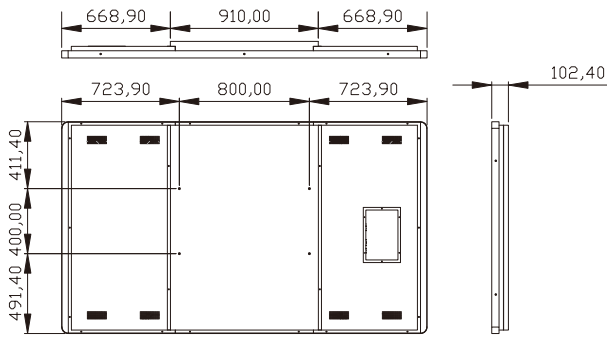

CIMA DIGITEC Digital Display Evolving to New and Larger Dimension

98 inch UHD LED Display

Interactive Whiteboard & Monitor

Real Application

Dimension

Dual and Multi Touch

World's best IR Sensor which enables extension/reduction like smart phone by recognition of Infrared Ray Sensor Real Touch..

IPS Panel (No ripple)

The most visual difference is that, direct touch on IPS hard doesn't effect ripple when touching VA / TN soft screen.-screen

Ultra High Definition

Discover 4K resolution: The new level of ULTRA HD[3840 x 2160] picture quality makes Full HD[1920 x 1080] look like standard definition.

Various Multimedia Contents

FUN and EASY lecture by using various multimedia contents makes audience to pay more attention.

Specification [CL-98VHQ10_20]

PANEL		Operation	
Screen Size	98"	Operating Temperature	0°C ~ 50°C
Aspect Ratio	16:9	Humidity	10% ~ 90%
Native Resolution	3,840x2,160(UHD)	Altitude	0 ~ 15,000ft
Brightness	500cd/m ²	Life Time	50,000hr
Contrast Ratio	1,300:1	Power Input Condition	
Viewing Angle(H x V)	178 x 178	Input Voltage	AC 100V to 240V
Response Time	5ms	Input Currency	1.8 ~ 4.2A
Color Depth	10bits/1,06 billion color	Normal Frequency	50/60Hz
Power Consumption	530W	Physical Specification	
Connectivity		Dimension(W x H x D)	2,247.8 x 1,302.8 x 119.2(mm) [Interactive Whiteboard] 2,247.8 x 1,302.8 x 102.4(mm) [Monitor]
Input	UHD HDMI: 1	Weight	130kg [Interactive Whiteboard]
	FHD HDMI: 2, DVI: 1		95kg [Monitor]
	DP: 1, RGB : 1	VESA Standard Mount Interface	800 x 400
	USB: 1, RS-232C: 1 AUDIO: 1	Accessory	
Touch		Accessory	Remote Controller, Power cable, RGB Cable, DVI Cable, User Manual, Touch Pen
Sensor Type	IR(Infrared Ray) Sensor	Optional Accessory	
Touch Point	10 points	Wall mount bracket, Stand floor	
Touch Method	Pen, Finger		